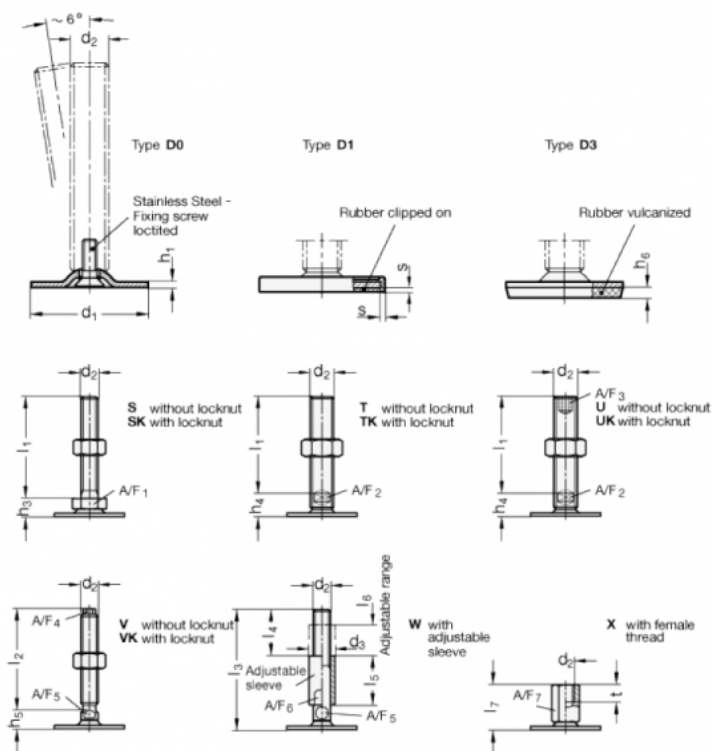

Article number: 204180M20150D3TK
 Description: E+G levelling foot
 GN 41-80-M20-150-D3-TK
 Note: TK With nut, Wrench flat at the bottom

Measures

- A/F2 = 15
- d1 = 80
- d2 = M20
- h1 = 3
- h4 = 18
- h6 = 5
- l1 = 150
- s =